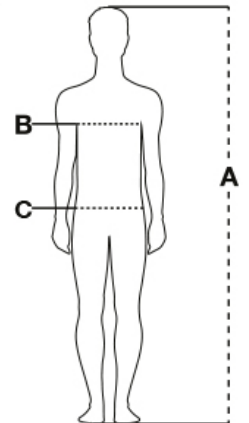

Materiale: JERSEY
100% POLIESTERE
155 GR/MQ

Taglie: XXS-XS-S-M-L-XL

Regular Fit

MADE IN: MADE IN CHINA

HS CODE: 61034300

Certificazioni:

Descrizione:

Bermuda unisex sportivo, coulisse in vita e profilo dei bordi a contrasto.

Istruzioni di lavaggio:

Sizes (+/- 5%)	(A)	(B)	(C)
XXS	158/164	76/80	68/72
XS	166/172	82/86	74/79
S	168/174	86/92	80/86
M	172/178	94/100	88/94
L	174/180	102/108	96/102
XL	176/182	110/116	104/110
XXL	178/184	118/124	112/118
3XL	180/186	126/132	120/126
4XL	184/188	134/140	128/134
5XL	186/190	142/148	136/142