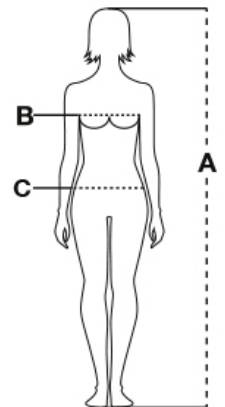

### Descrizione:

Canotta sfiancata da donna con girocollo ampio, colletto e bordo manica da 1 cm.

### Materiale: JERSEY

95% COTONE + 5% ELASTAN

175 GR/MQ

Taglie: S-M-L-XL

Regular Fit

MADE IN: MADE IN BANGLADESH

MADE IN CHINA

HS CODE: 61091000

Certificazioni:

Sizes (+/- 5%)	(A)	(B)	(C)
XS	158/164	72/76	68/74
S	162/168	78/82	76/82
M	166/172	84/90	84/90
L	170/174	92/98	92/100
XL	172/176	100/104	102/108
XXL	174/178	108/112	110/116

BIANCO

NERO

BLU NAVY